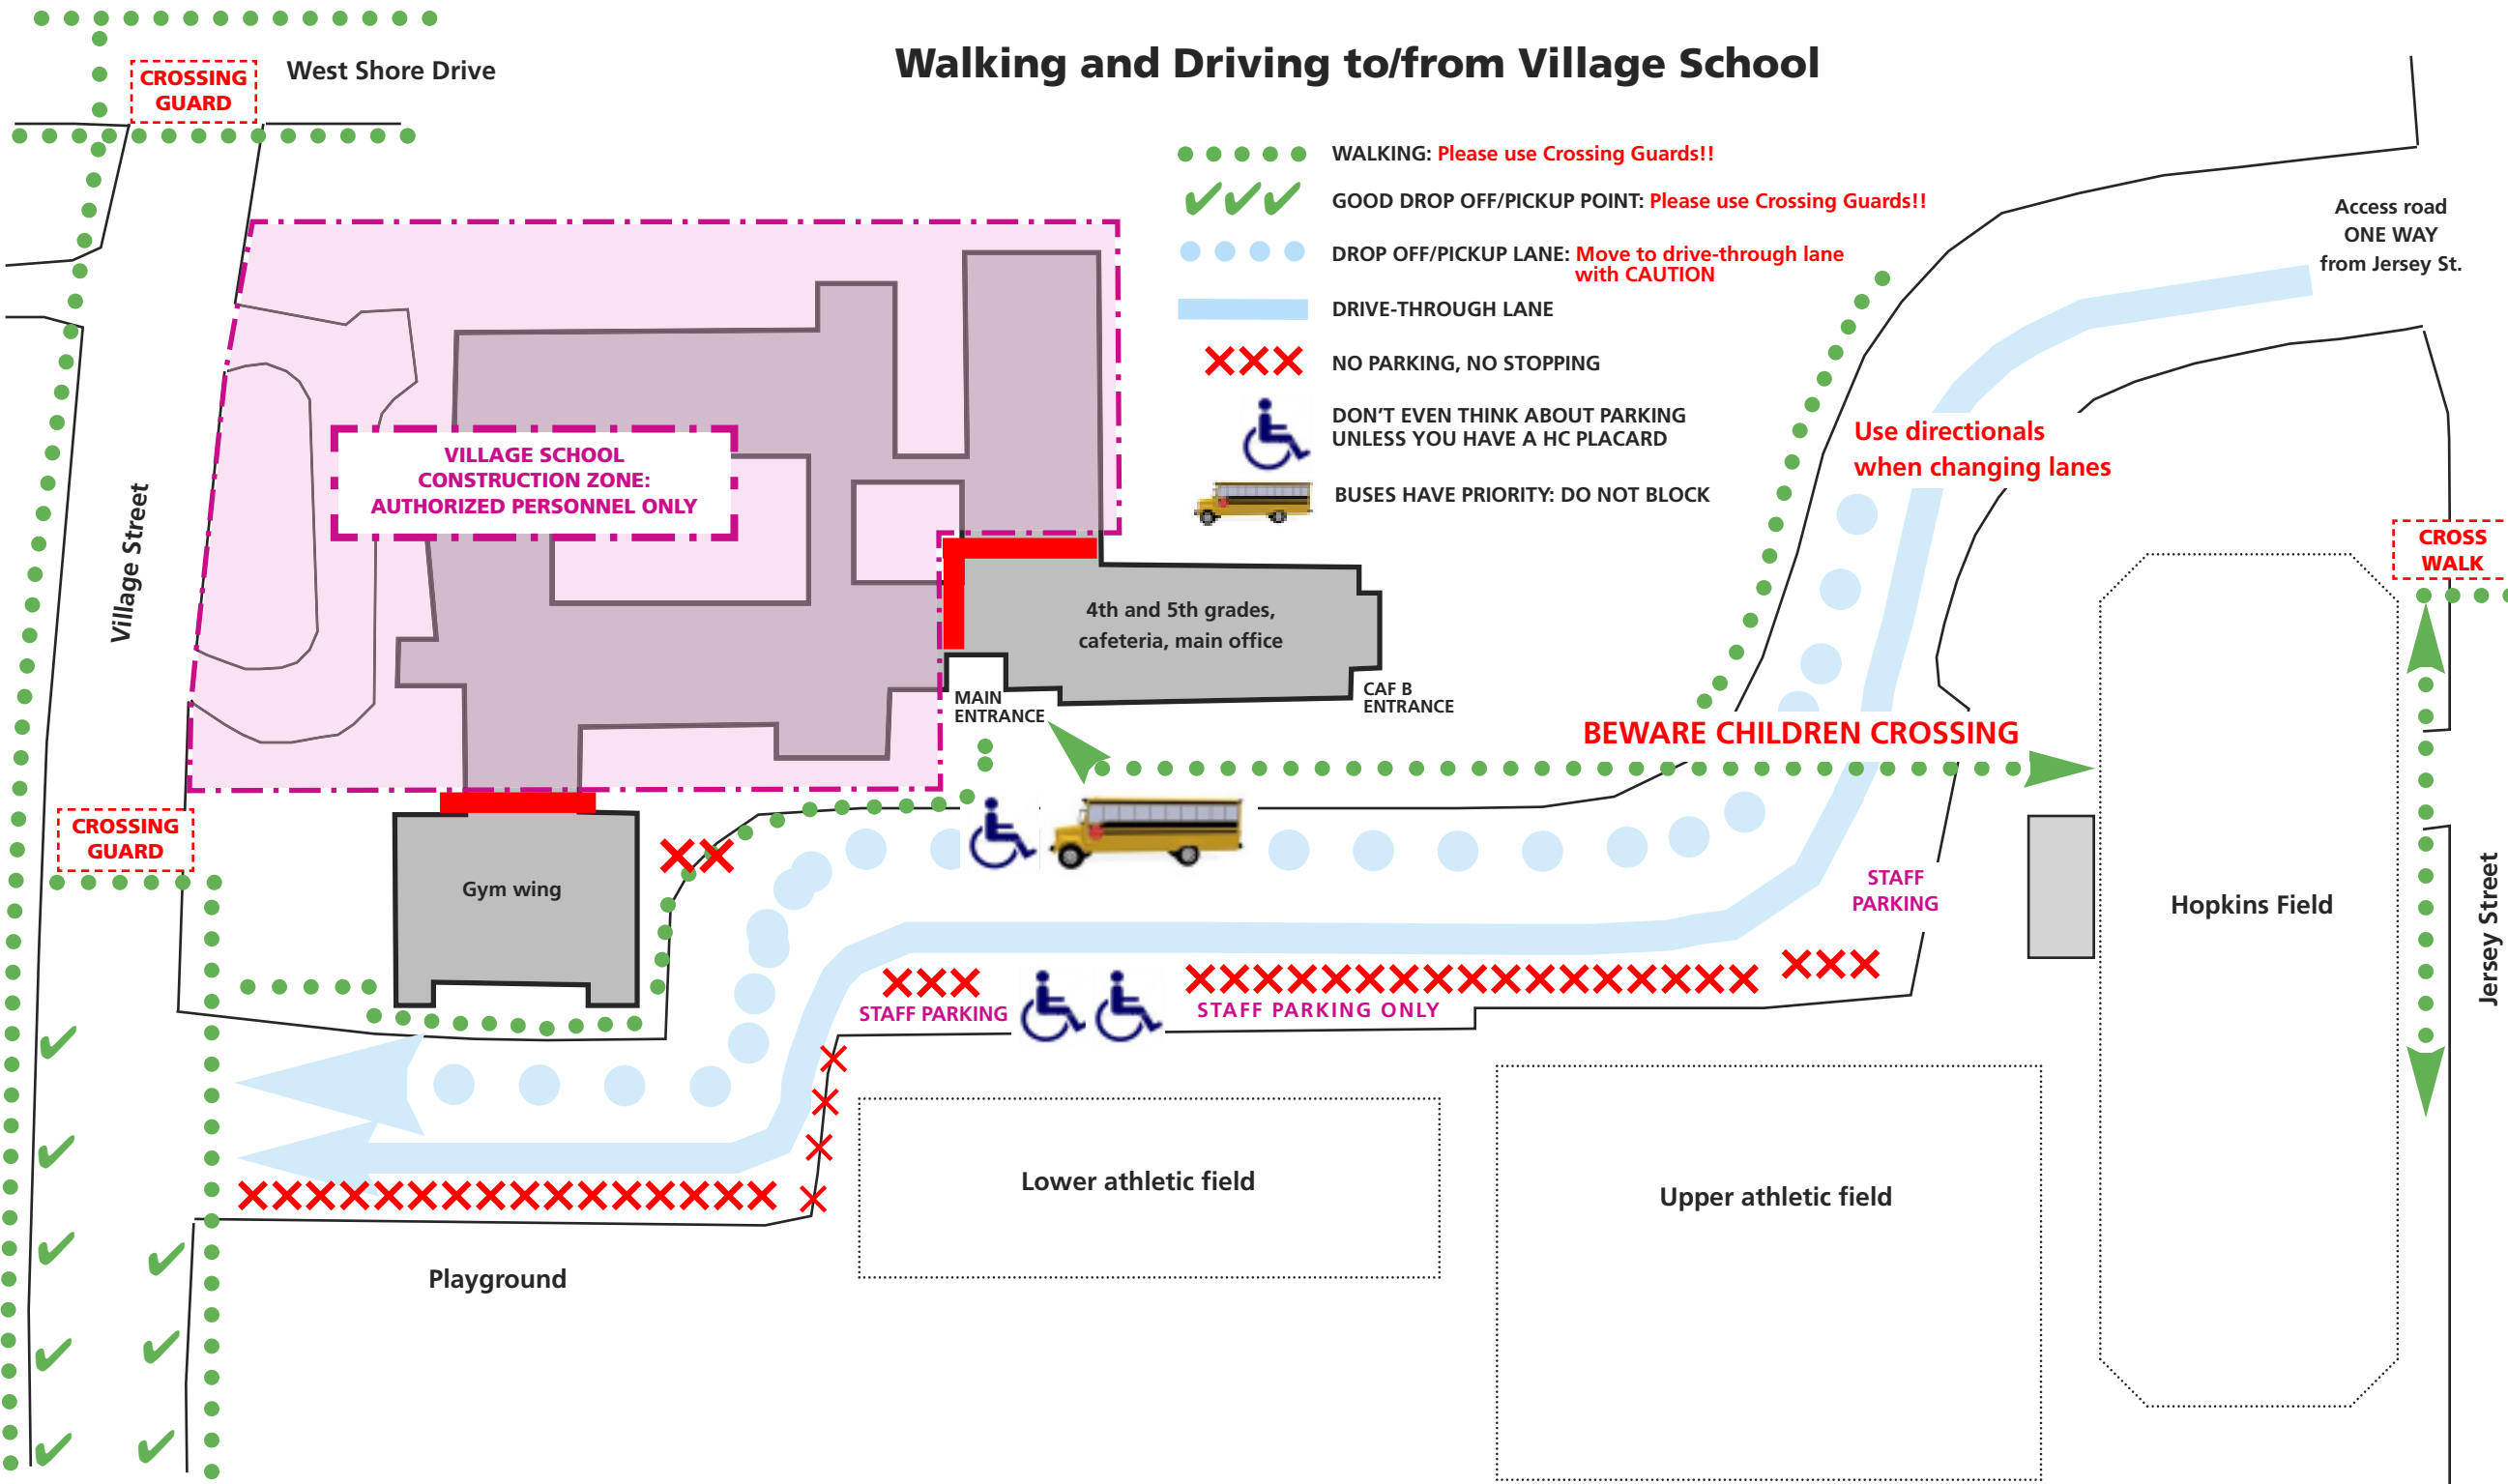

Walking and Driving to/from Village School

- WALKING: **Please use Crossing Guards!!**
- GOOD DROP OFF/PICKUP POINT: **Please use Crossing Guards!!**
- DROP OFF/PICKUP LANE: **Move to drive-through lane with CAUTION**
- DRIVE-THROUGH LANE
- NO PARKING, NO STOPPING
- DON'T EVEN THINK ABOUT PARKING UNLESS YOU HAVE A HC PLACARD
- BUSES HAVE PRIORITY: DO NOT BLOCK

Use directionals when changing lanes

BEWARE CHILDREN CROSSING

CROSS WALK

STAFF PARKING

STAFF PARKING ONLY

STAFF PARKING

Playground

Lower athletic field

Upper athletic field

Hopkins Field

Jersey Street

West Shore Drive

Village Street

Access road ONE WAY from Jersey St.